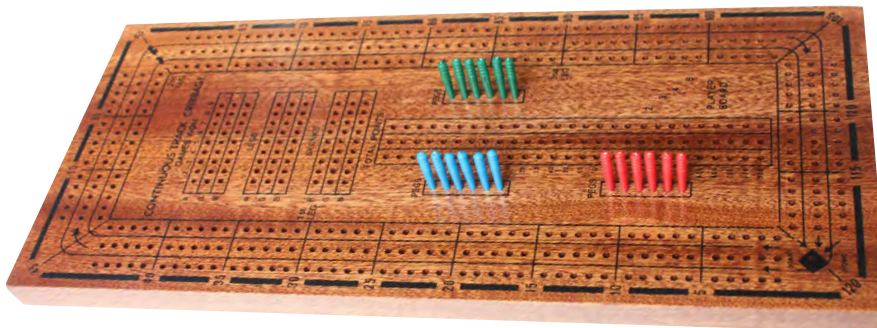

CRIBBAGE, THE CLASSIC CARD GAME!

Plastic Made, includes a deck of Piatnik card.

Plastic Made.

Wooden Cribbage game with compartment, including metal pegs and a deck of Piatnik playing cards.