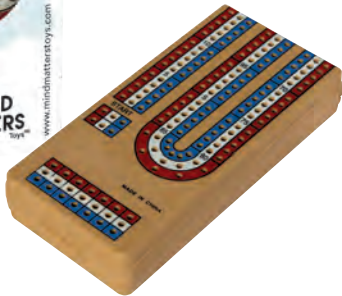

8 422878 616015

CRIBBAGE, THE CLASSIC CARD GAME!

0080070 38 cm
WOODEN CRIBBAGE

99-25000 16 cm
FOLDABLE CRIBBAGE BOARD

Plastic Made, includes a deck of Piatnik card.

0080060 24 cm
WOODEN CRIBBAGE

99-25001 16 cm
FOLDABLE CRIBBAGE BOARD

Plastic Made.

99-25005 37 cm
WOODEN CRIBBAGE

Wooden Cribbage game with compartment, including metal pegs and a deck of Piatnik playing cards.

0080035 37 cm
WOODEN CRIBBAGE
3 Lane Continuous, made in Sapeli wood

CARD ACCESSORIES

99-25020
MANUAL CARD SHUFFLER

Shuffle without trouble! This manual and easy to handle card shuffler, thoroughly shuffles 2 decks of cards (bridge or poker) in just a few seconds. Safe for the environment, it does not require any batteries, just a little twist of the wrist. With extra handle.