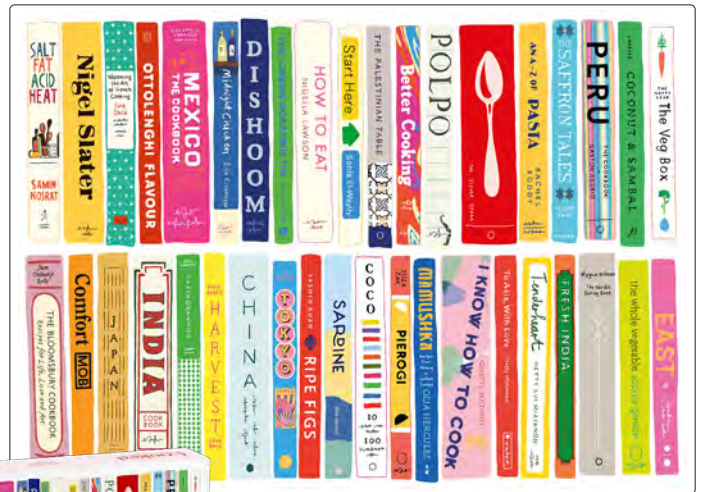

72-70308
COOKED
Harriet Thomas-Bush