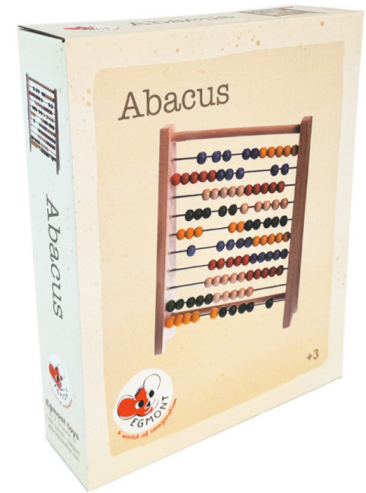

## VARIOUS · DIVERS

**6-511027**

4x31x6 cm • 3+

**ABACUS**

The best way to start to learn to count : an old fashioned abacus, made of solid wood.

**BOULIER COMPTEUR**

La meilleure façon de commencer à apprendre à compter : un boulier à l'ancienne, en bois massif.

5 420023 017307

**NEW  
NOUVEAU**

**6-550240**

17x15,5x6 cm • 10m+

**MUSICAL TIN RADIO MUSICIANS**

So handy to take with you wherever you go, this Radio/music box. Wind-up and the musicians start turning around on the tunes of a merry melody. To play with or to help the little ones to fall asleep. Works mechanically, no batteries.